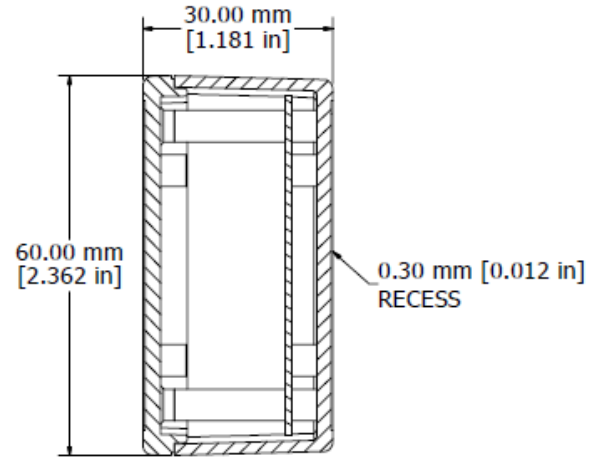

SievaSensors – Soil pH Sensor

completely integrated environmental sensing

Top View

Side View

pH Probe Not Shown

Technical Specs

Parameter	Specification
Free space range	Up to 6 Mile line of sight, 800 feet indoors
Frequency of temperature measurements	10 seconds to 6 hours
Adjustable heartbeat based on proximity of measured temperature to threshold violation	10 seconds to 6 hours
Battery lifetime	Min 3 years, typical 5 years (at 5 minutes interval)
Soil pH measurement range	0-14
Accuracy	0.01
Storage temperature range	5C to 50C
Frequency	915MHz