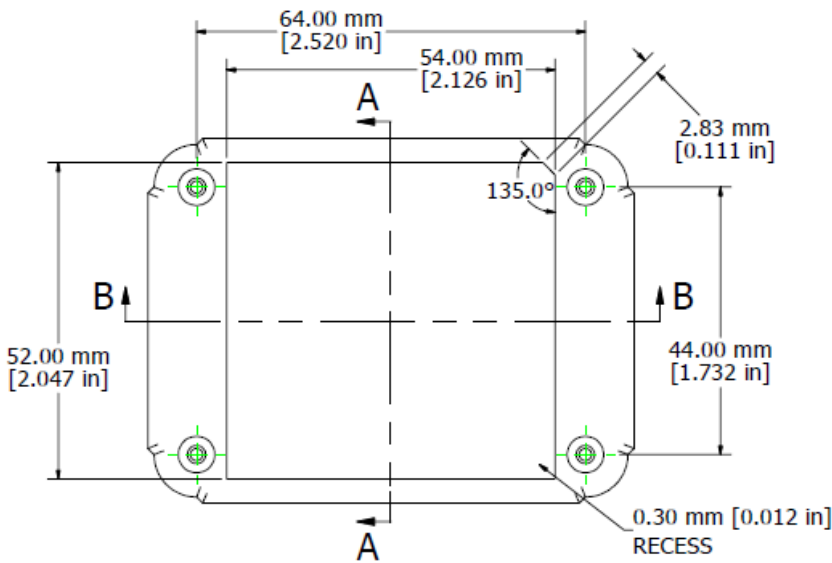

SievaSensors – Soil pH Sensor

completely integrated environmental sensing

Top View

Side View

pH Probe Not Shown

Technical Specs

Parameter	Specification
Free space range	Up to 6 Mile line of sight, 800 feet indoors
Frequency of temperature measurements	10 seconds to 6 hours
Adjustable heartbeat based on proximity of measured temperature to threshold violation	10 seconds to 6 hours
Battery lifetime	Min 3 years, typical 5 years (at 5 minutes interval)
Soil pH measurement range	0-14
Accuracy	0.01
Storage temperature range	5C to 50C
Frequency	915MHz